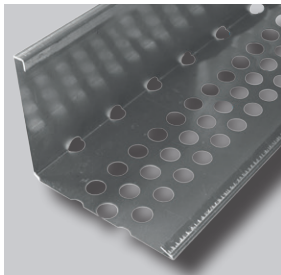

TECHNICAL DATA SHEET

ND RP-100 Edge Profile

ND RP-100 Edge Profile

The ND RP-100 Edge Profile is an L-shaped Edge Profile made out of aluminium. The profiles are used on roofs that are covered with extensive vegetation, but that lack a retaining kerb or parapet. The single ND RP-100 Roof Edge Profiles are connected through the ND RP-V Connectors.

Application

The ND RP-100 Edge Profile is component of the Nophadrain Extensive Green Roof System.

Properties

- Material: aluminium
- Drainage openings: approx. 22 pieces per meter, approx. \varnothing 15 mm
- Perforations bottom side: approx. 3 x 40 pieces per meter, approx. \varnothing 15 mm

Product	Dimensions (L x W x H)	Packaging
ND RP-100 Edge Profile	approx. 2,400 mm x 120 mm x 100 mm	per piece

NOPHADRAIN®
SMART GREEN ROOF SYSTEMS

Nophadrain BV
Mercuriusstraat 10
6468 ER Kerkrade
The Netherlands